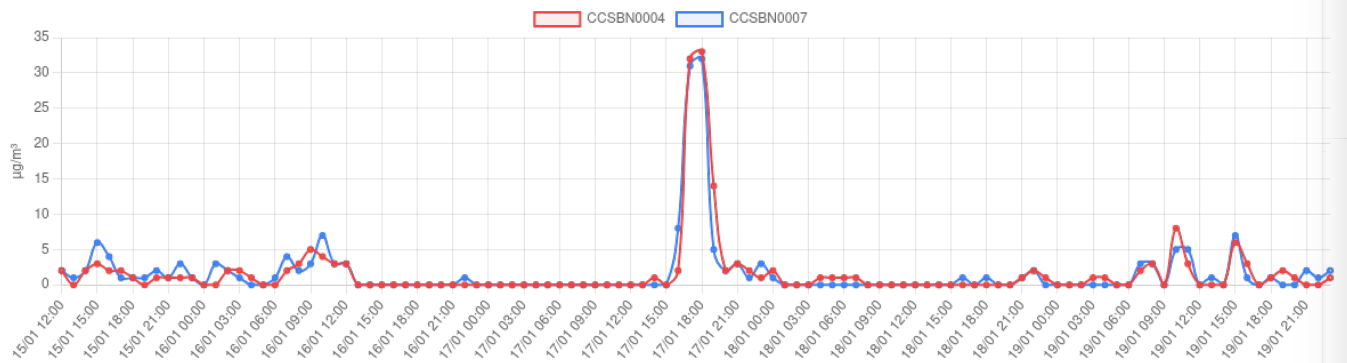

Compare multiple devices on the same plot per pollutant

Select Devices to Compare (up to 6)

CCSBN0004 ✕ CCSBN0007 ✕

Search and add devices...

PM2.5 Comparison

PM10 Comparison

Temperature Comparison

Humidity Comparison