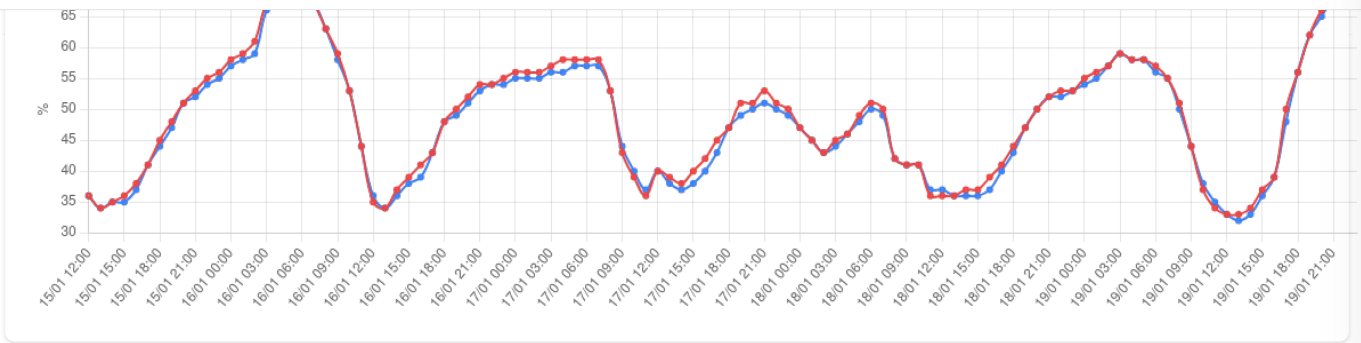

Compare multiple devices on the same plot per pollutant

Select Devices to Compare (up to 6)

CCSBN0004 ✕ CCSBN0007 ✕

Search and add devices...

PM2.5 Comparison

PM10 Comparison

Temperature Comparison

Humidity Comparison