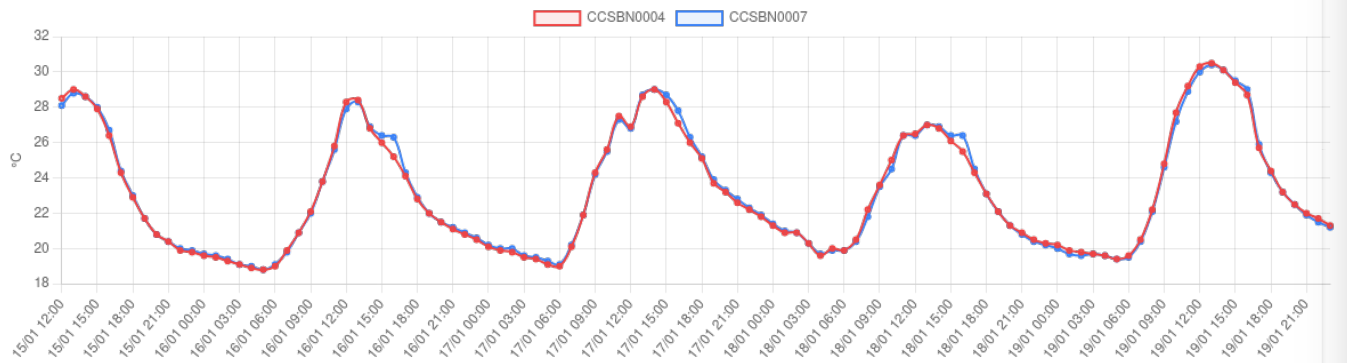

Compare multiple devices on the same plot per pollutant

Select Devices to Compare (up to 6)

CCSBN0004 ✕ CCSBN0007 ✕

Search and add devices...

PM2.5 Comparison

PM10 Comparison

Temperature Comparison

Humidity Comparison