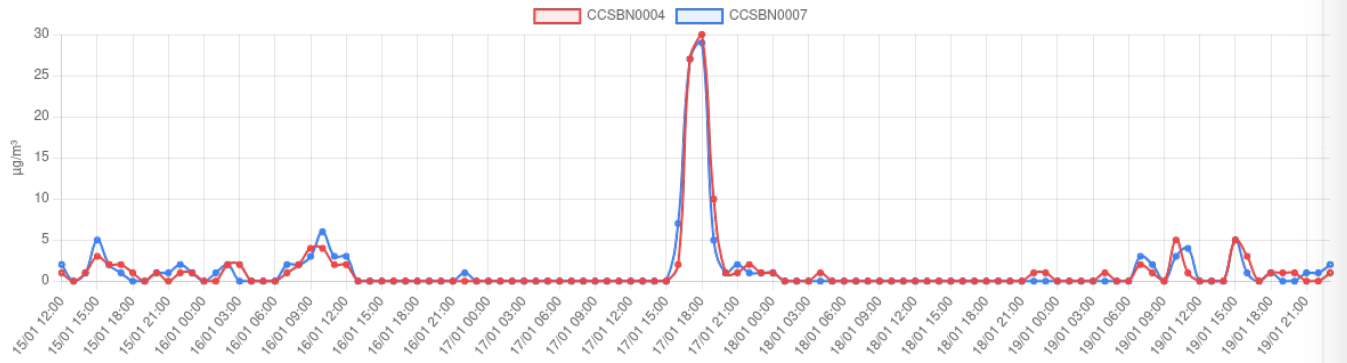

Compare multiple devices on the same plot per pollutant

Select Devices to Compare (up to 6)

CCSBN0004 ✕ CCSBN0007 ✕

Search and add devices...

PM2.5 Comparison

PM10 Comparison

Temperature Comparison

Humidity Comparison