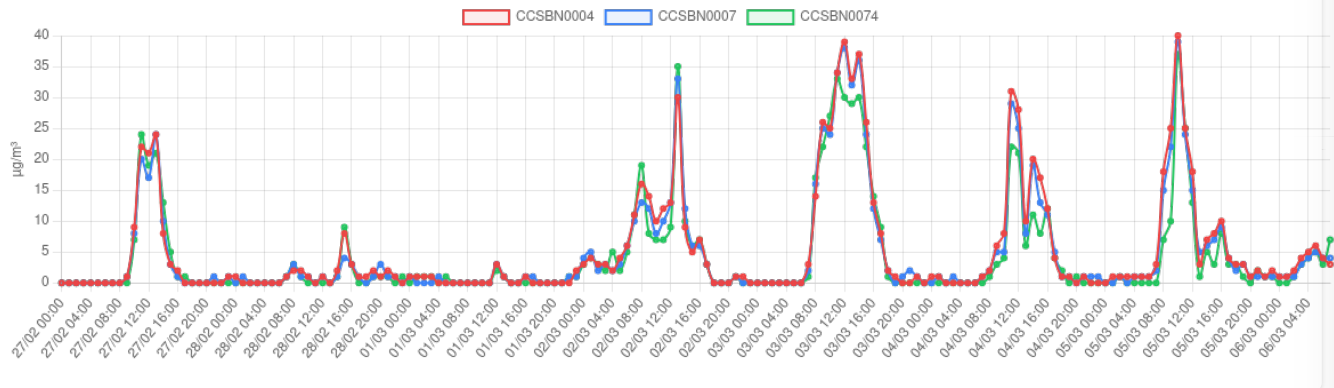

Compare multiple devices on the same plot per pollutant

Select Devices to Compare (up to 6)

CCSBN0004 ✕ CCSBN0007 ✕ CCSBN0074 ✕

Search and add devices...

PM2.5 Comparison

PM10 Comparison

Temperature Comparison

Humidity Comparison

CO2 Comparison

NO2 Comparison