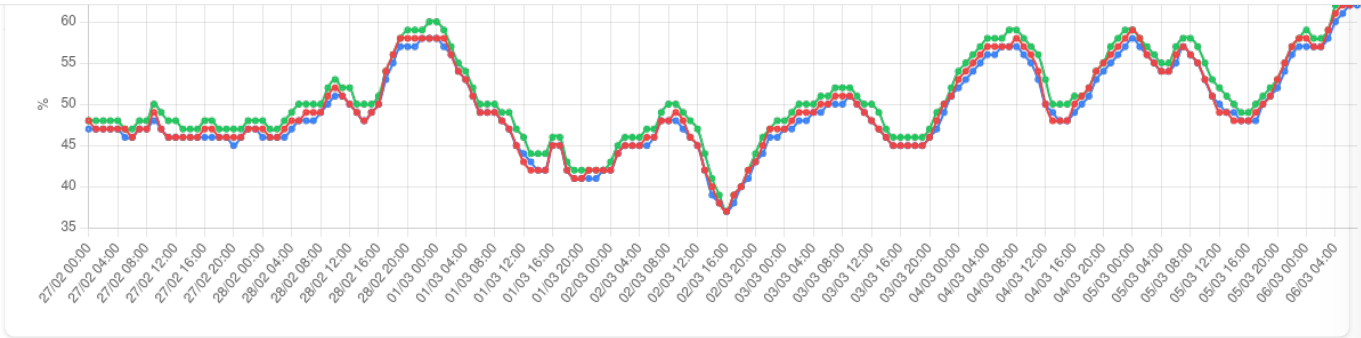

Compare multiple devices on the same plot per pollutant

Select Devices to Compare (up to 6)

CCSBN0004 ✕ CCSBN0007 ✕ CCSBN0074 ✕

Search and add devices...

PM2.5 Comparison

PM10 Comparison

Temperature Comparison

Humidity Comparison

CO2 Comparison

NO2 Comparison