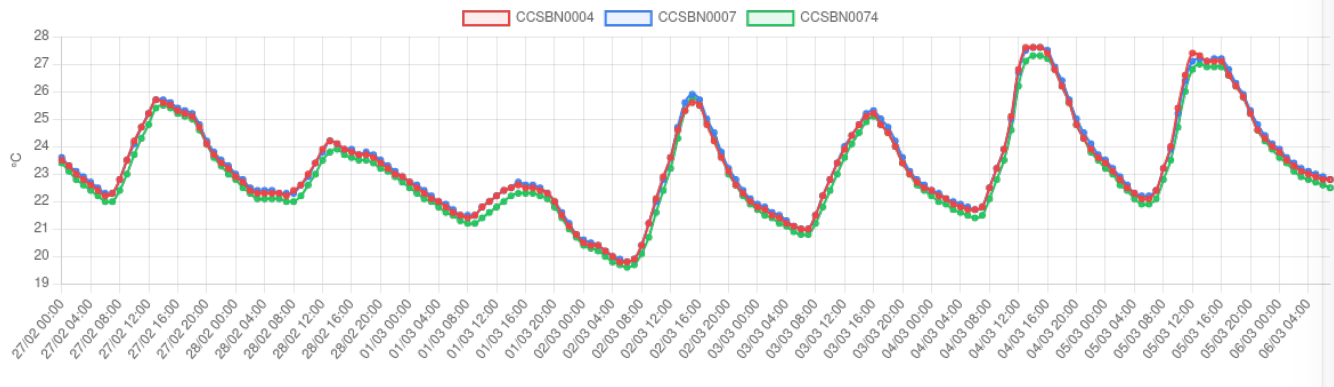

Compare multiple devices on the same plot per pollutant

Select Devices to Compare (up to 6)

CCSBN0004 ✕ CCSBN0007 ✕ CCSBN0074 ✕

Search and add devices...

PM2.5 Comparison

PM10 Comparison

Temperature Comparison

Humidity Comparison

CO2 Comparison

NO2 Comparison