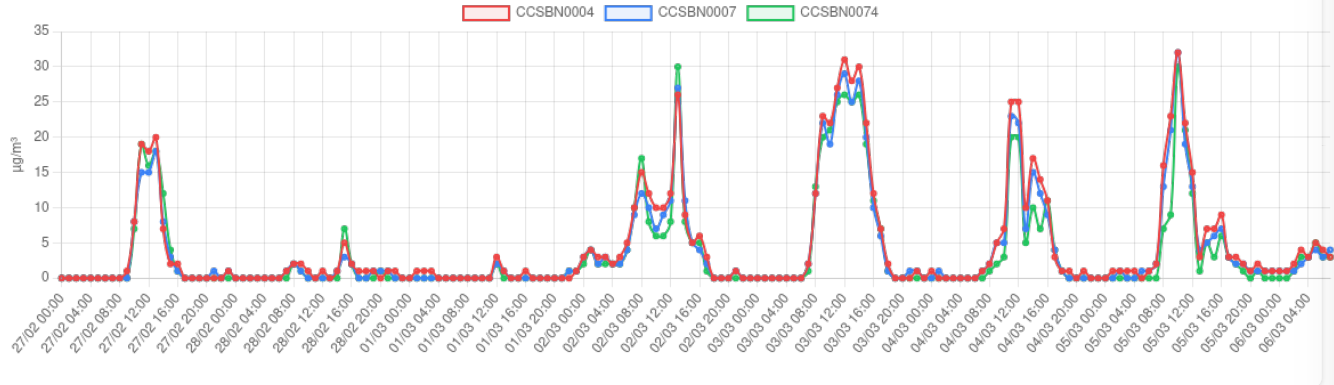

Compare multiple devices on the same plot per pollutant

Select Devices to Compare (up to 6)

CCSBN0004 ✕ CCSBN0007 ✕ CCSBN0074 ✕

Search and add devices...

PM2.5 Comparison

PM10 Comparison

Temperature Comparison

Humidity Comparison

CO2 Comparison

NO2 Comparison