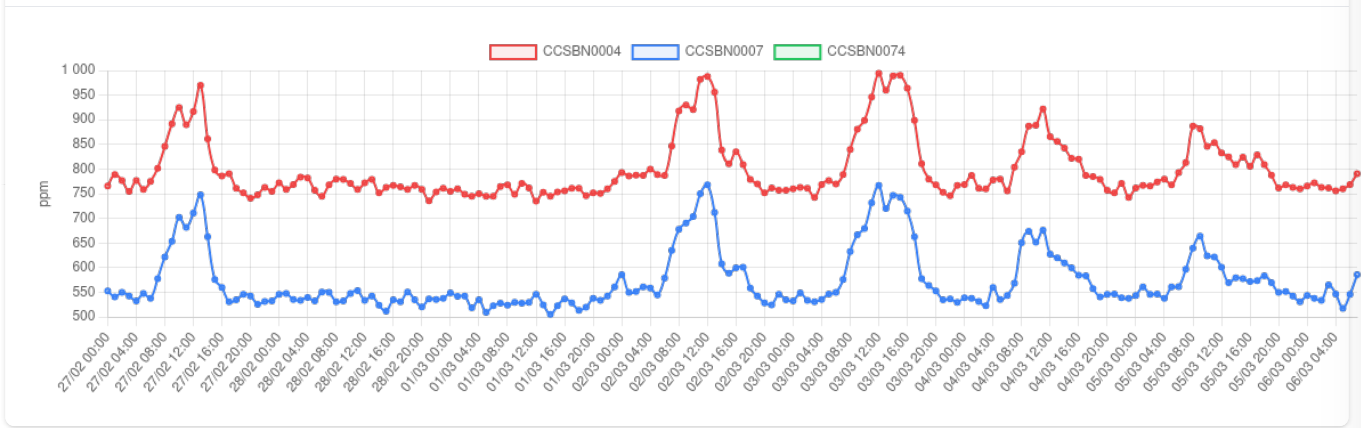

Compare multiple devices on the same plot per pollutant

Select Devices to Compare (up to 6)

CCSBN0004 ✕ CCSBN0007 ✕ CCSBN0074 ✕

Search and add devices...

PM2.5 Comparison

PM10 Comparison

Temperature Comparison

Humidity Comparison

CO2 Comparison

NO2 Comparison